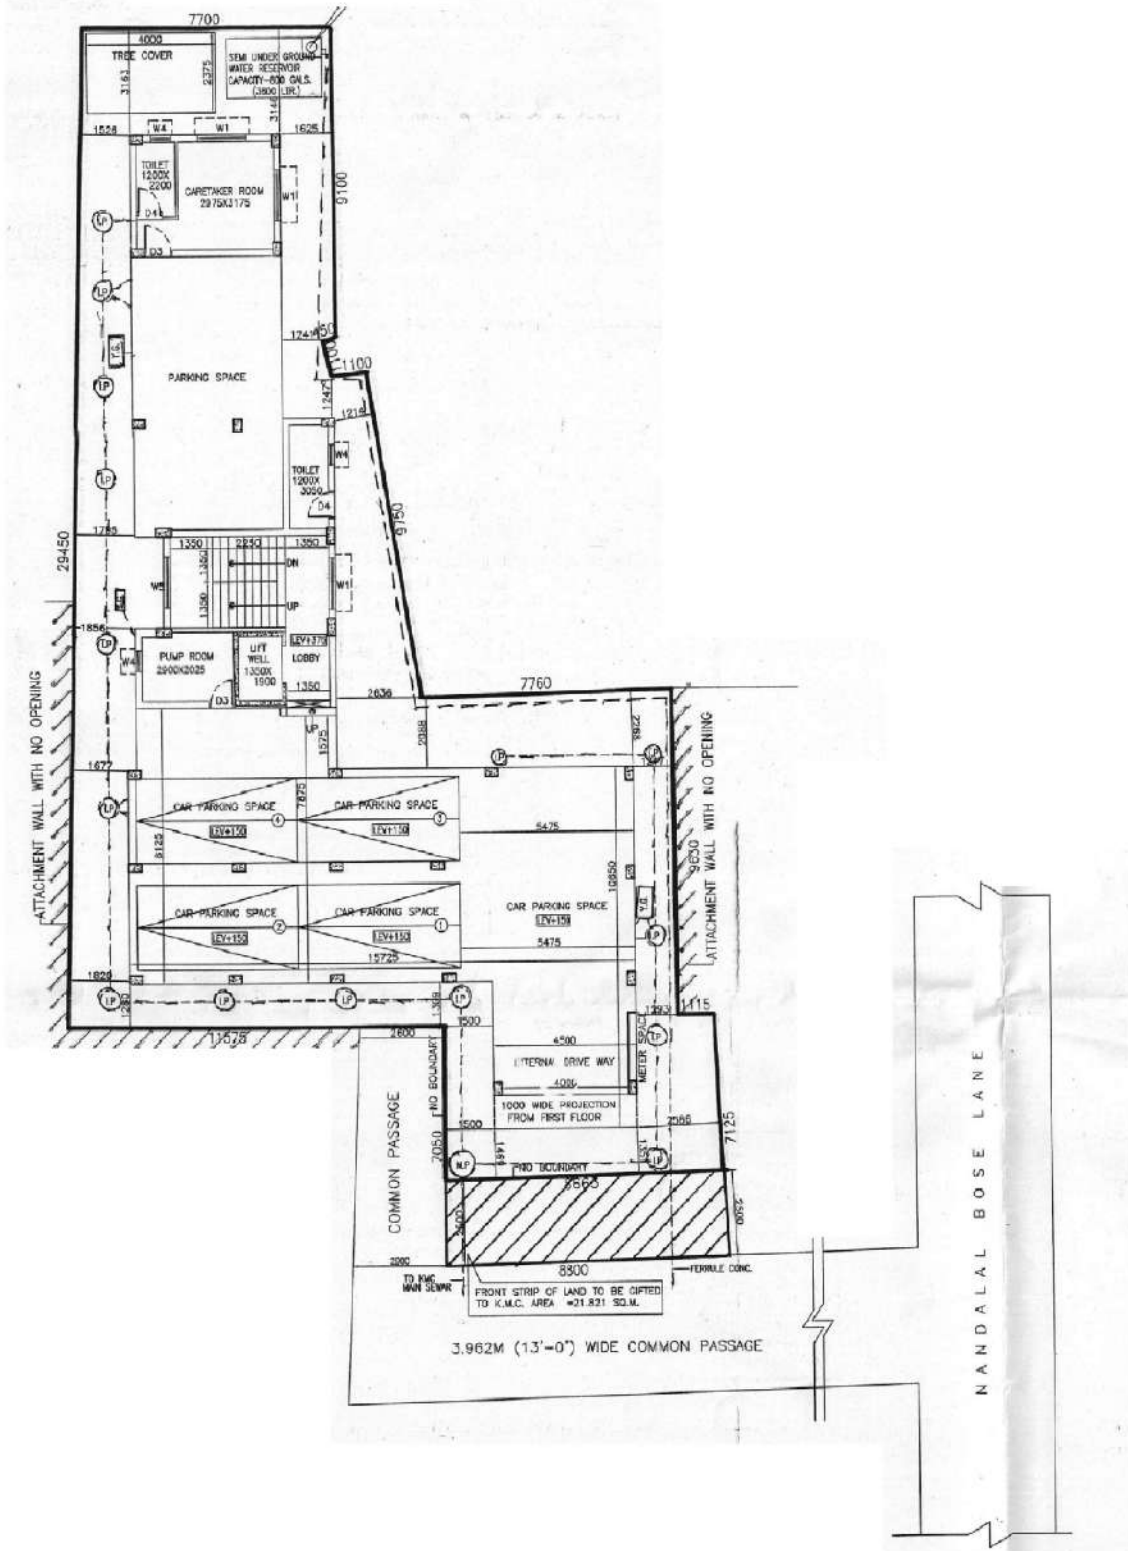

Proposed Project at Premises No-14/1D, Nandalal Bose Lane, Ward No-07, Borough-I, under Kolkata Municipal Corporation, P.S.- Shyampukur, Kolkata-700003

LATITUDE : 22.601563

LONGITUDE : 88.367094

Taraa Realty & Construction
Indrajit Kumar Das
 Proprietor